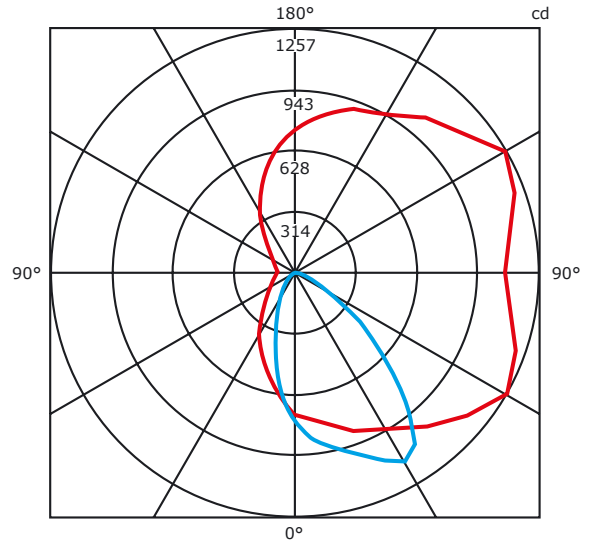

Model Number: LED-1571

Photometrics

Peak Intensity: 1257 cd Located at Horizontal Angle = -1 Vertical Angle = 1

— Vertical Axial Candela
 — Horizontal Axial Candela

LED-1571

Peak Intensity: 1257 cd Located at Horizontal Angle = -1 Vertical Angle = 1

— Vertical Axial Candela
 — Horizontal Axial Candela

LED-1571 T2

Peak Intensity: 1257 cd Located at Horizontal Angle = -1 Vertical Angle = 1

— Vertical Axial Candela
 — Horizontal Axial Candela

LED-1571 VS