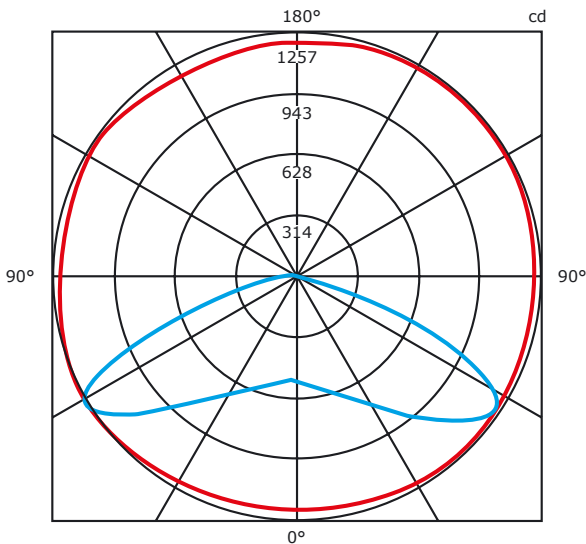

Model Number: LED-1571

Photometrics

Peak Intensity: 1257 cd Located at Horizontal Angle = -1 Vertical Angle = 1

— Vertical Axial Candela
 — Horizontal Axial Candela

LED-1571

Peak Intensity: 1257 cd Located at Horizontal Angle = -1 Vertical Angle = 1

— Vertical Axial Candela
 — Horizontal Axial Candela

LED-1571 T2

Peak Intensity: 1257 cd Located at Horizontal Angle = -1 Vertical Angle = 1

— Vertical Axial Candela
 — Horizontal Axial Candela

LED-1571 VS