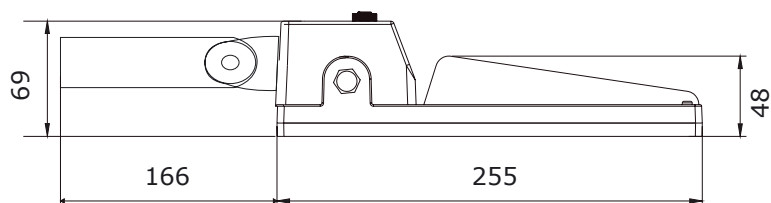

LED-1571-SFB