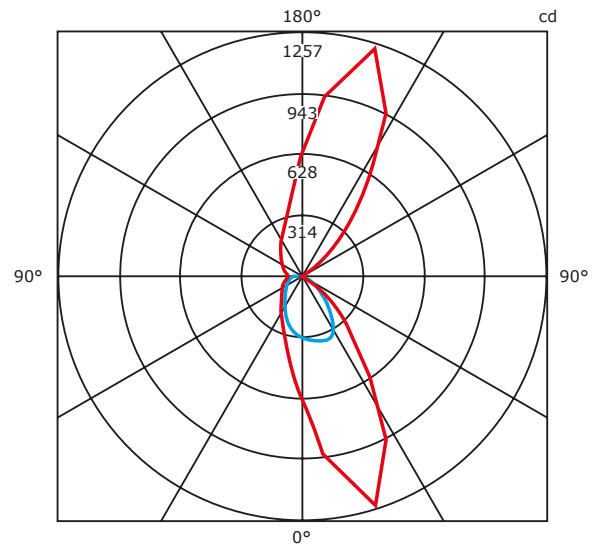

Model Number: LED-1571

Photometrics

Peak Intensity: 1257 cd Located at Horizontal Angle = -1 Vertical Angle = 1

— Vertical Axial Candela
 — Horizontal Axial Candela

LED-1571

Peak Intensity: 1257 cd Located at Horizontal Angle = -1 Vertical Angle = 1

— Vertical Axial Candela
 — Horizontal Axial Candela

LED-1571 T2

Peak Intensity: 1257 cd Located at Horizontal Angle = -1 Vertical Angle = 1

— Vertical Axial Candela
 — Horizontal Axial Candela

LED-1571 VS

Peak Intensity: 4103 cd Located at Horizontal Angle = 70 Vertical Angle = 70

— 0° - 180°
 — Horizontal Cone Through Vertical Angle

LED-1571 T3

Also available:
 - LED-1571-SFS (Knuckle mount)
 - LED-1571-PM (Post mount)