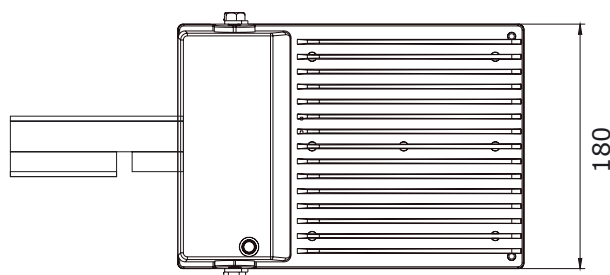

| | | |
|------------------------|----------------------|---------|
| Dimensions (W x L x H) | 180mm x 255mm x 69mm | |
| Weight | 2.45kg | 1.88kg |
| Mounting | Surface Mount | Various |

Electrical Information

| | |
|-------------------|----------|
| Input Voltage | 120-277V |
| Power Consumption | 50W |
| LED Source | CREE |

Flood light - 50W

Model Number: LED-1571

Dimensions

in mm

LED-1571-U

LED-1571-SFB

Flood light - 50W