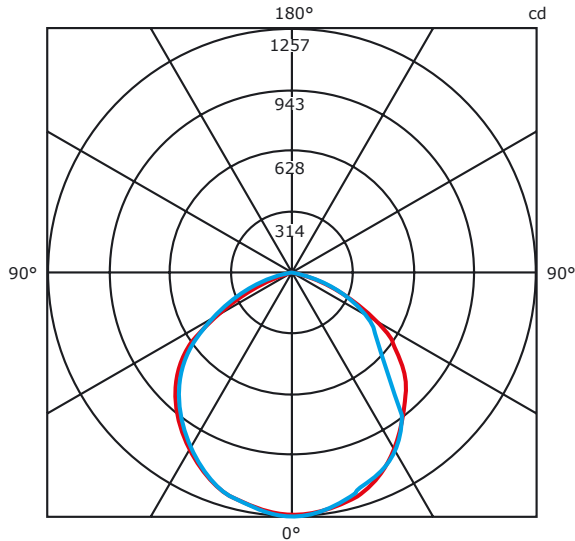

| | |
|-------------------|----------|
| Input Voltage | 120-277V |
| Power Consumption | 50W |
| LED Source | CREE |

Flood light - 50W

Model Number: LED-1571

Dimensions

in mm

LED-1571-U

LED-1571-SFB

Flood light - 50W

Model Number: LED-1571

Photometrics

Peak Intensity: 1257 cd Located at Horizontal Angle = -1 Vertical Angle = 1

— Vertical Axial Candela
 — Horizontal Axial Candela

LED-1571

Peak Intensity: 1257 cd Located at Horizontal Angle = -1 Vertical Angle = 1