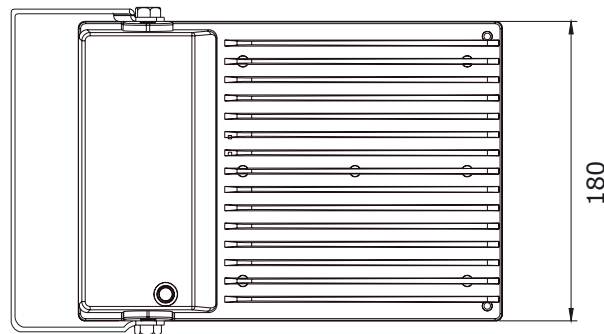

| | | |
|------------------------|----------------------|---------|
| Dimensions (W x L x H) | 180mm x 255mm x 69mm | |
| Weight | 2.45kg | 1.88kg |
| Mounting | Surface Mount | Various |

Electrical Information

| | |
|-------------------|----------|
| Input Voltage | 120-277V |
| Power Consumption | 50W |
| LED Source | CREE |

Flood light - 50W

Model Number: LED-1571

Dimensions

in mm

LED-1571-U

LED-1571-SFB

Flood light - 50W

Model Number: LED-1571

Photometrics

Peak Intensity: 1257 cd Located at Horizontal Angle = -1 Vertical Angle = 1

— Vertical Axial Candela
 — Horizontal Axial Candela

LED-1571

Peak Intensity: 1257 cd Located at Horizontal Angle = -1 Vertical Angle = 1