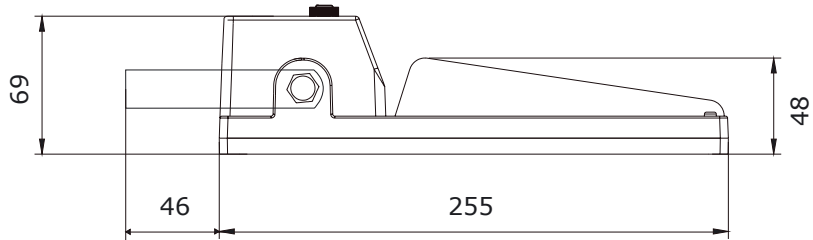

Flood light - 50W

Model Number: LED-1571

Dimensions

in mm

LED-1571-U